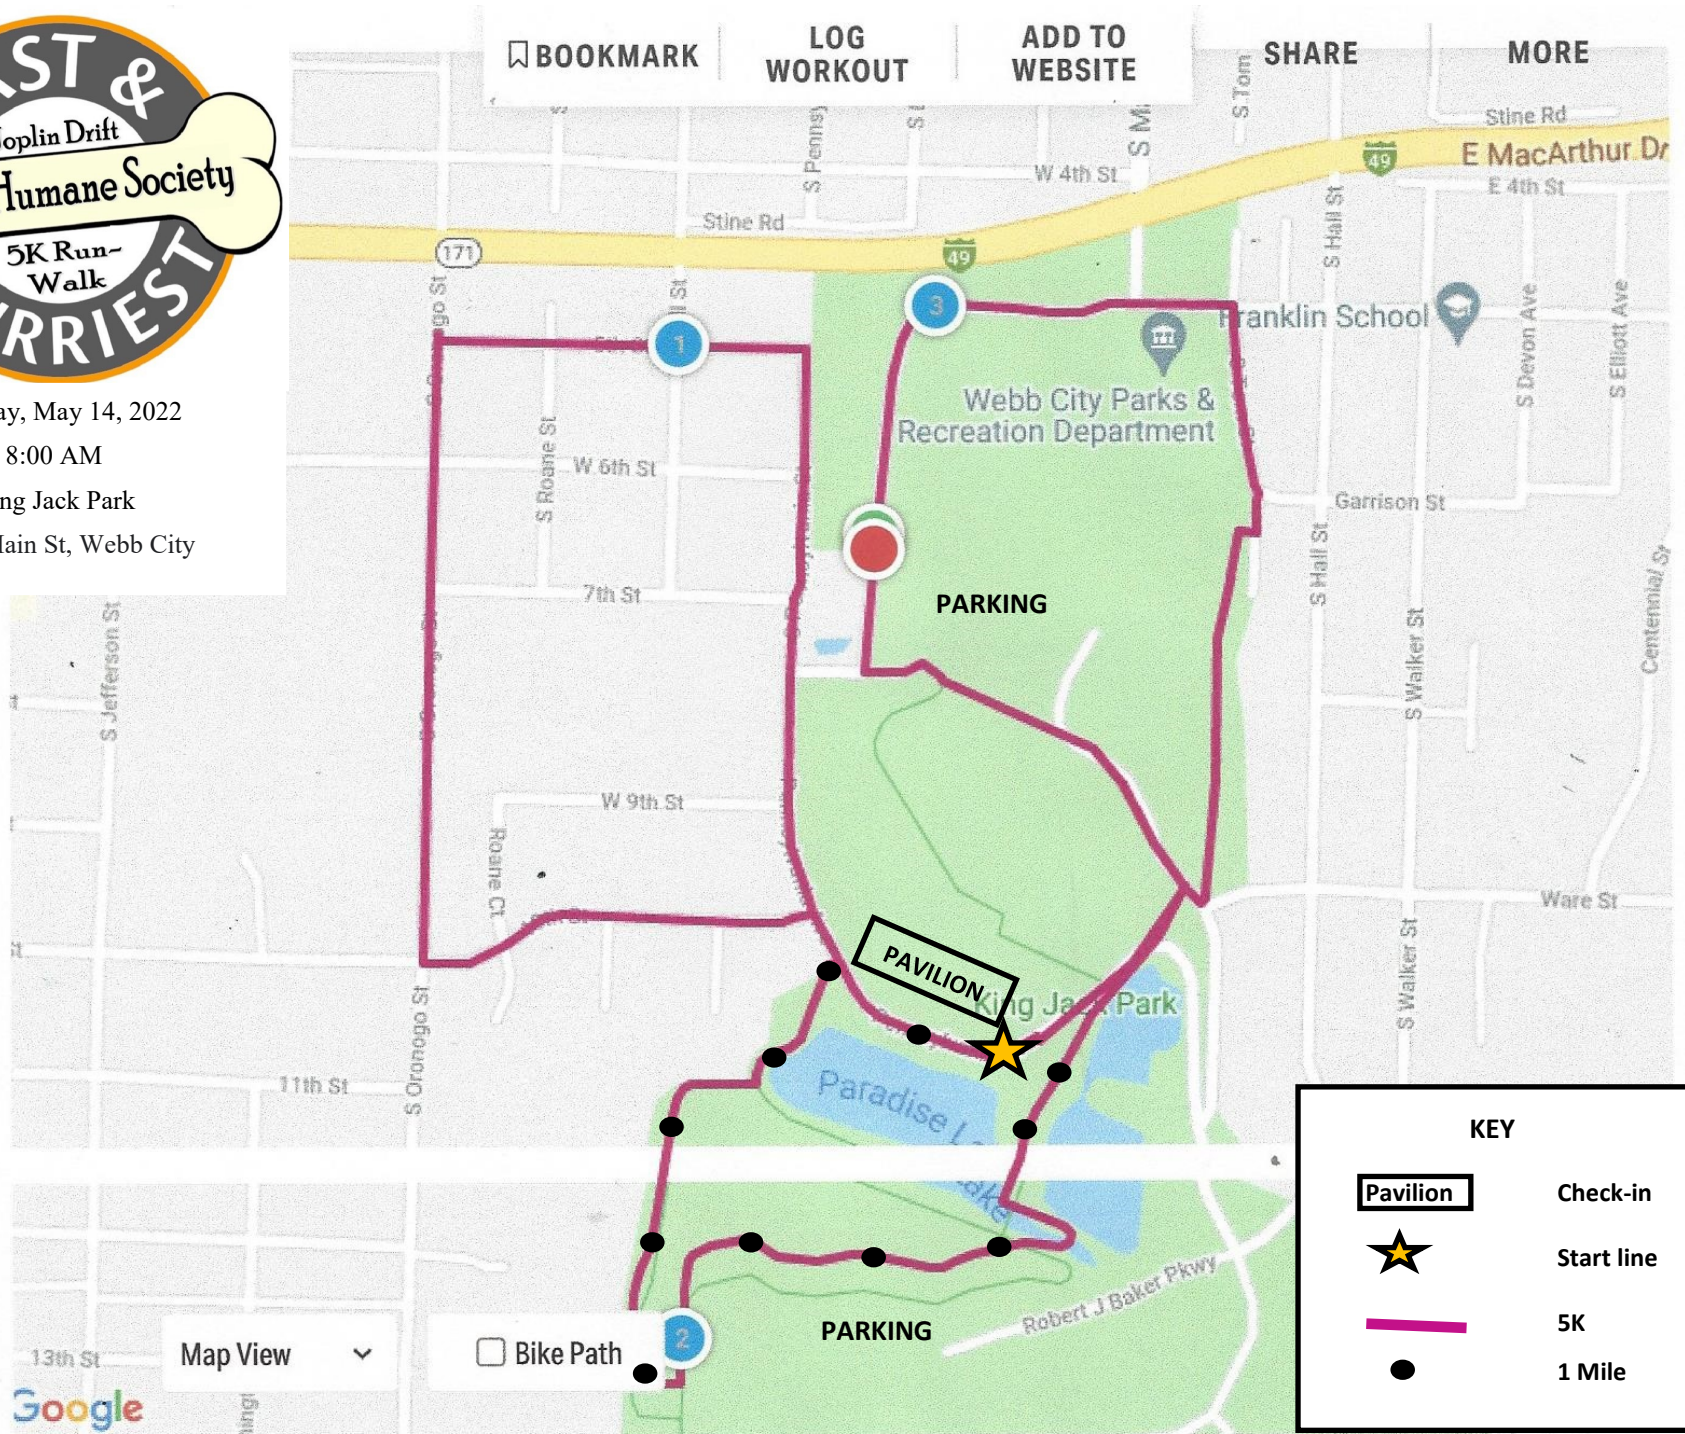

Saturday, May 14, 2022  
 8:00 AM  
 King Jack Park  
 555 S Main St, Webb City

BOOKMARK LOG WORKOUT ADD TO WEBSITE SHARE MORE

KEY	
	Check-in
	Start line
	5K
	1 Mile

Map View

Bike Path